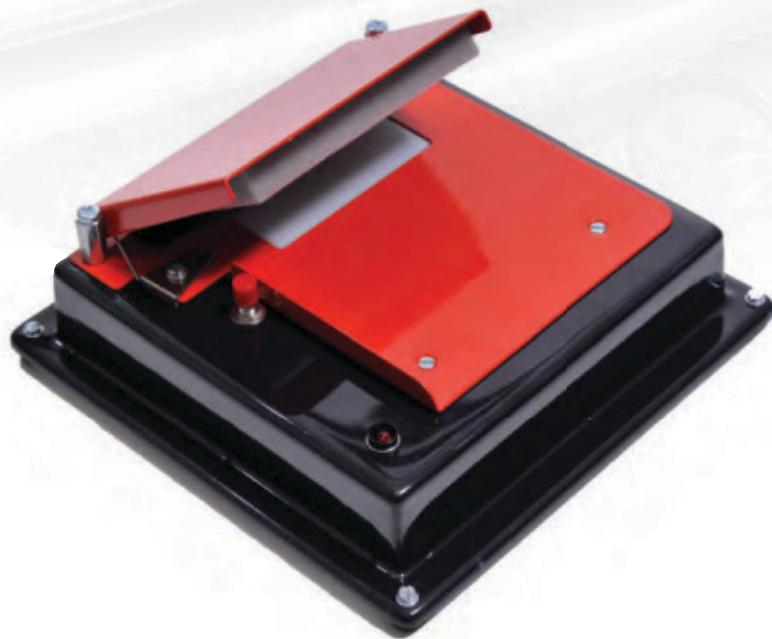

# FILM IDENTIFICATION FLASHER DATA SHEET

Film Identification Flasher Unit – 25 x 75mm aperture

# FILM IDENTIFICATION FLASHER 25 X 75MM - DATA SHEET

## Technical Specifications

Power Supply:	220VAC
Aperture:	25 x 75mm
Light Source:	15W Bulb
Flash Triggered On Lid Close	

## Features

Adjustable Flash Brightness